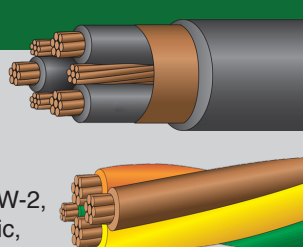

ILSCO

Power Distribution Blocks, Underground, Surge Protection Heat Shrink, Cable Ties, Insulated Mechanical, Grounding

INTERMATIC

Digital and Mechanical Timers, Bubble Covers, Photocontrols

LIGHT EFFICIENT DESIGN

LED Retrofit Lamps and Fixtures

LITTELFUSE

Industrial Fuses, Protection Relays & Controls, Arc Flash Relay

MP HUSKY

Cable Tray, Wire Basket Cable Tray, Cable Bus

PRIORITY WIRE & CABLE

Cables, Specialty MC Cable, Bare & Tinned Copper, VNTC Tray Cable, Ground Rods, Medium Voltage Cable, Instrumentation Cables, Aluminum SER, URD, XHHW

REMKE

Cord Grips, Wire Mesh Grips, Cable Glands, Molded Connectors, Solar Connectors

SERVICE WIRE

Bare Copper, Single Conductors (XHHW-2, XLP USE-2/RHH-RHW-2, SIS, PV, Cathodic, Transformer Riser, THW), Twisted Cables (ServicePlex®, 400Hz, Aerial), Tray Cables, Feeder MC and Jacketed Armor Cables, Pump and Irrigation Cables (UF, Sprinkler, Low Energy Circuit, Submersible Pump) and Adjustable Speed Drive Cables for VFD applications (ServiceDrive®)