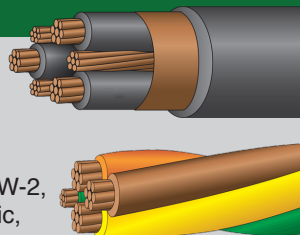

Power Distribution Blocks, Underground, Surge Protection Heat Shrink, Cable Ties, Insulated Mechanical, Grounding

INTERMATIC

Digital and Mechanical Timers, Bubble Covers, Photocontrols

LIGHT EFFICIENT DESIGN

LED Retrofit Lamps and Fixtures

LITTELFUSE

Industrial Fuses, Protection Relays & Controls, Arc Flash Relay

MP HUSKY

Cable Tray, Wire Basket Cable Tray, Cable Bus

PRIORITY WIRE & CABLE

Cables, Specialty MC Cable, Bare & Tinned Copper, VNTC Tray Cable, Ground Rods, Medium Voltage Cable, Instrumentation Cables, Aluminum SER, URD, XHHW

REMKE

Cord Grips, Wire Mesh Grips, Cable Glands, Molded Connectors, Solar Connectors

SERVICE WIRE

Bare Copper, Single Conductors (XHHW-2, XLP USE-2/RHH-RHW-2, SIS, PV, Cathodic, Transformer Riser, THW), Twisted Cables (ServicePlex®, 400Hz, Aerial), Tray Cables, Feeder MC and Jacketed Armor Cables, Pump and Irrigation Cables (UF, Sprinkler, Low Energy Circuit, Submersible Pump) and Adjustable Speed Drive Cables for VFD applications (ServiceDrive®)